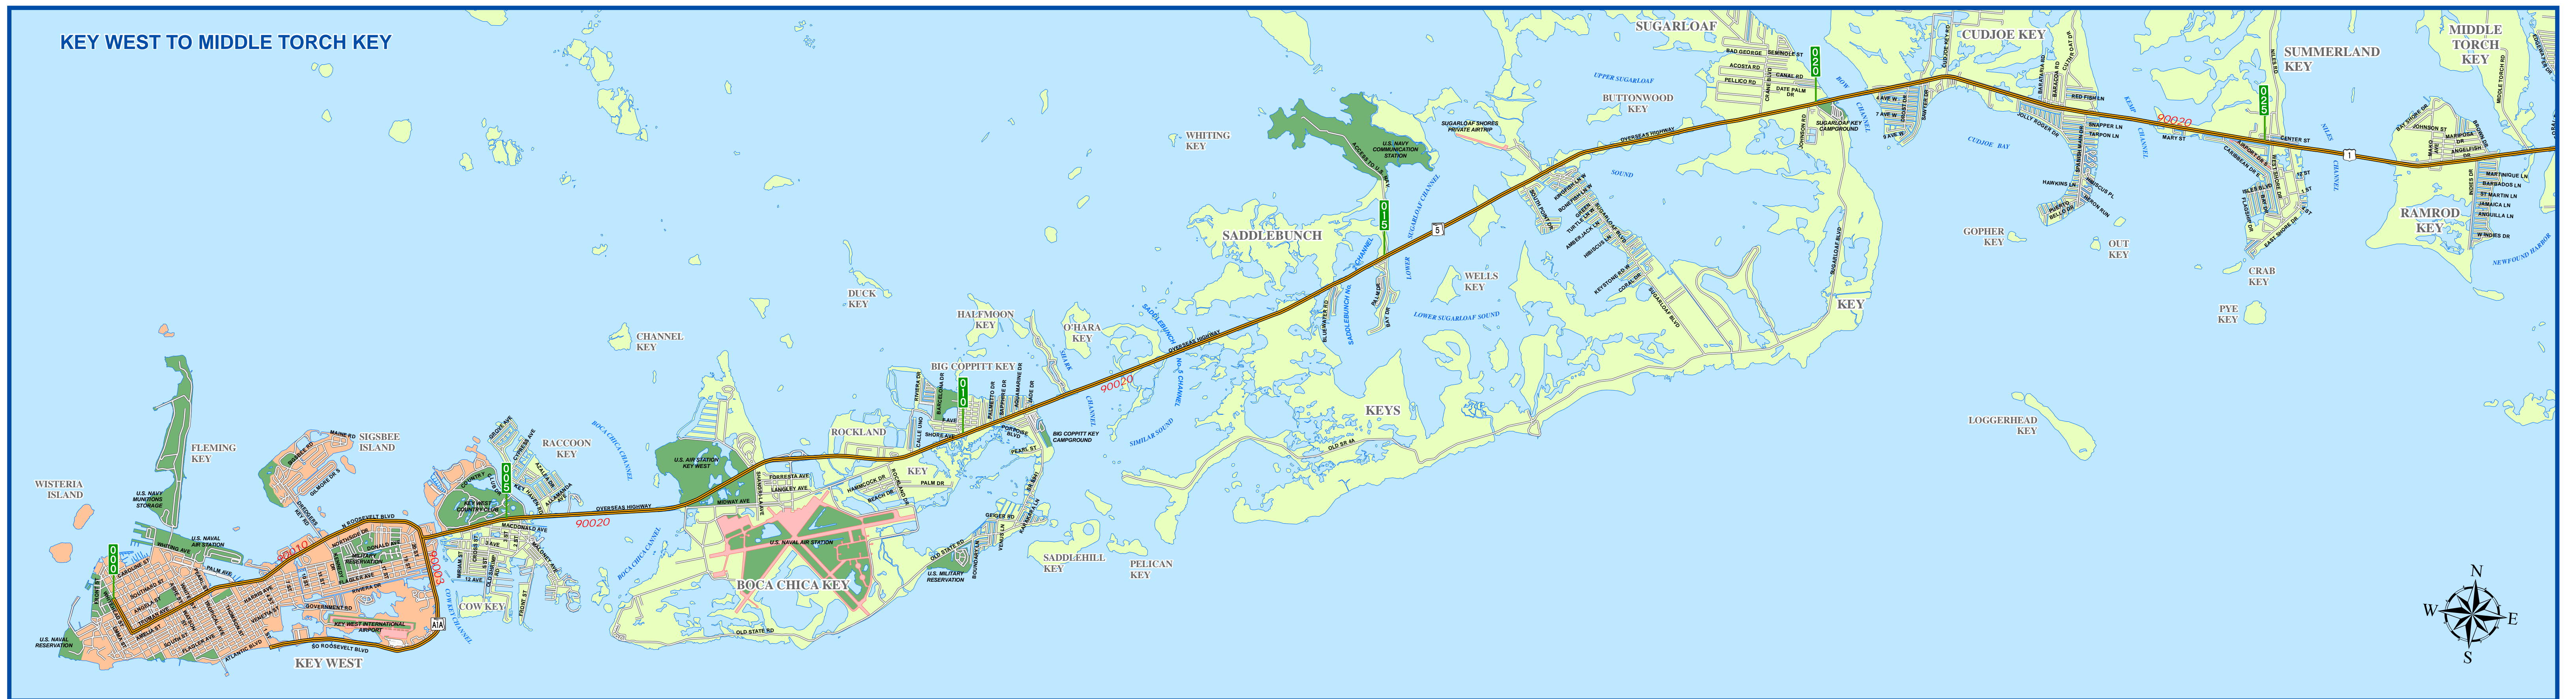

MONROE COUNTY STATE HIGHWAY SYSTEM

KEY WEST TO MIDDLE TORCH KEY

MIDDLE TORCH KEY TO FAT DEER KEY

PLANNING AND ENVIRONMENTAL OFFICE

DISTRICT SIX

SEPTEMBER 2006

LEGEND	
	State Roads
	Street Network
	Mile Markers
	US Roads
	Airports and Other Places of Interest
	Parks
	90030 Section Number

MAP 1