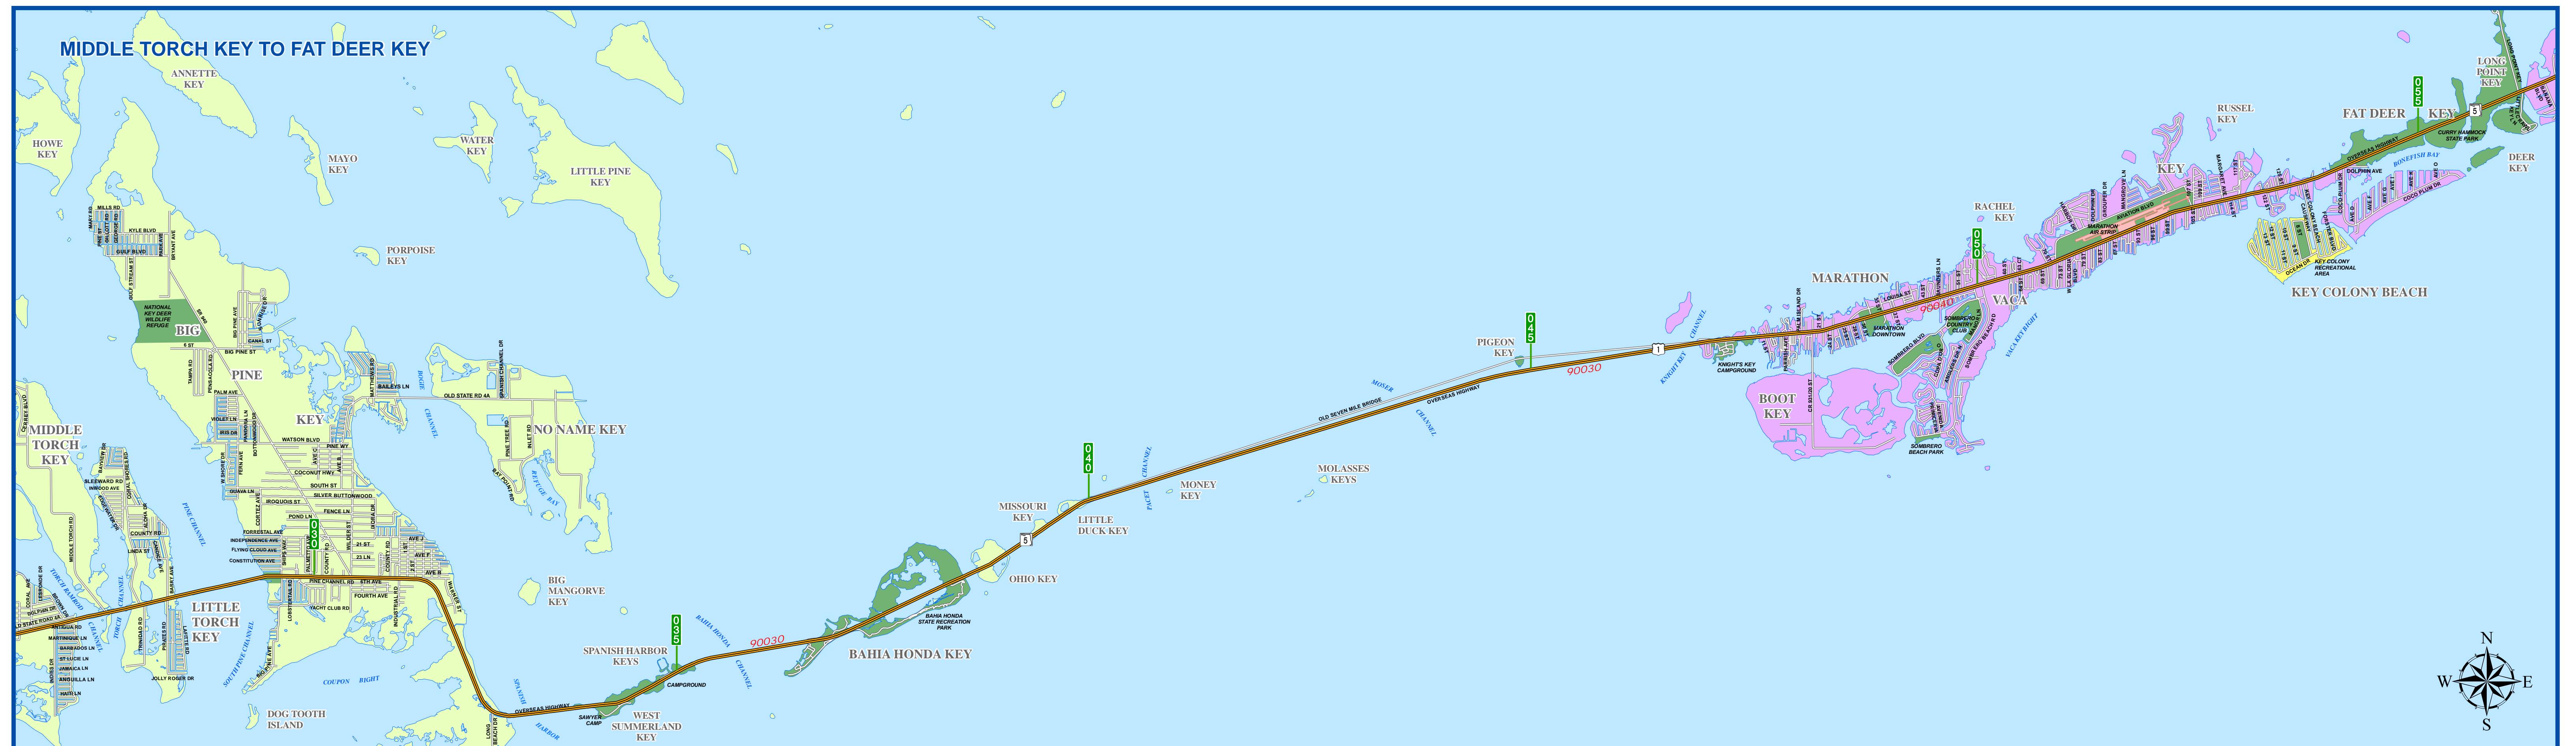

MONROE COUNTY STATE HIGHWAY SYSTEM

KEY WEST TO MIDDLE TORCH KEY

MIDDLE TORCH KEY TO FAT DEER KEY

PLANNING AND ENVIRONMENTAL OFFICE

DISTRICT SIX

SEPTEMBER 2006

LEGEND	
	State Roads
	Street Network
	Mile Markers
	US Roads
	Airports and Other Places of Interest
	Parks
	90030 Section Number

MAP 1